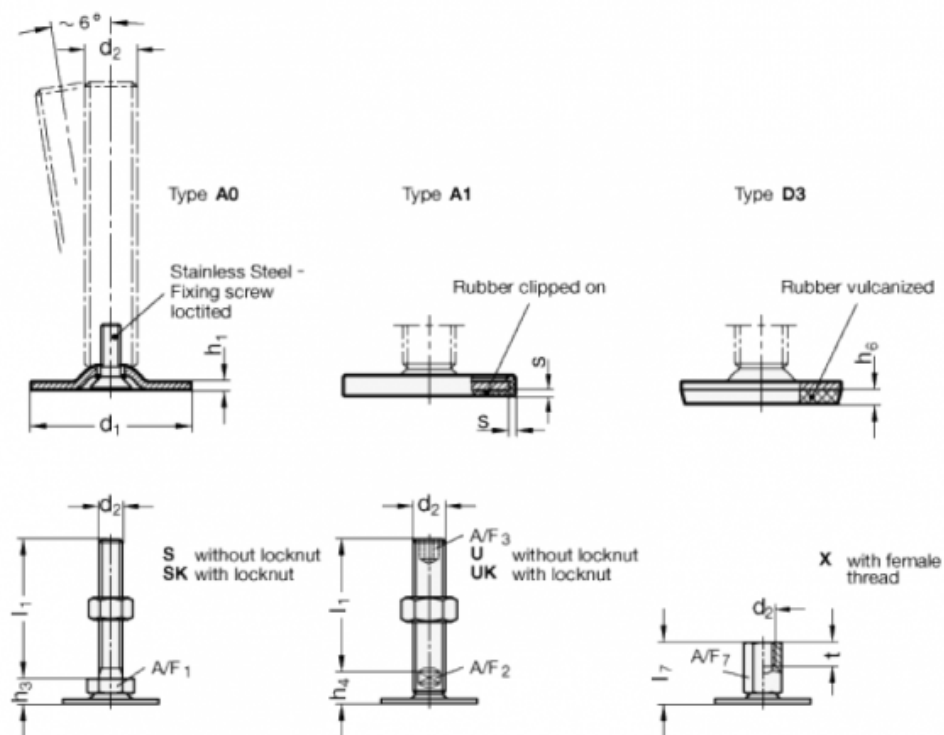

Data Sheet

Article number: 204060M1280A1S

Description: E+G levelling foot
GN 40-60-M12-80-A1-S

Note: S Without nut, External hexagon at the bottom

Measures

A/F1	= 17
d1	= 60
d2	= M12
h1	= 2.5
h3	= 11
h6	=
l1	= 80
s	= 1.5